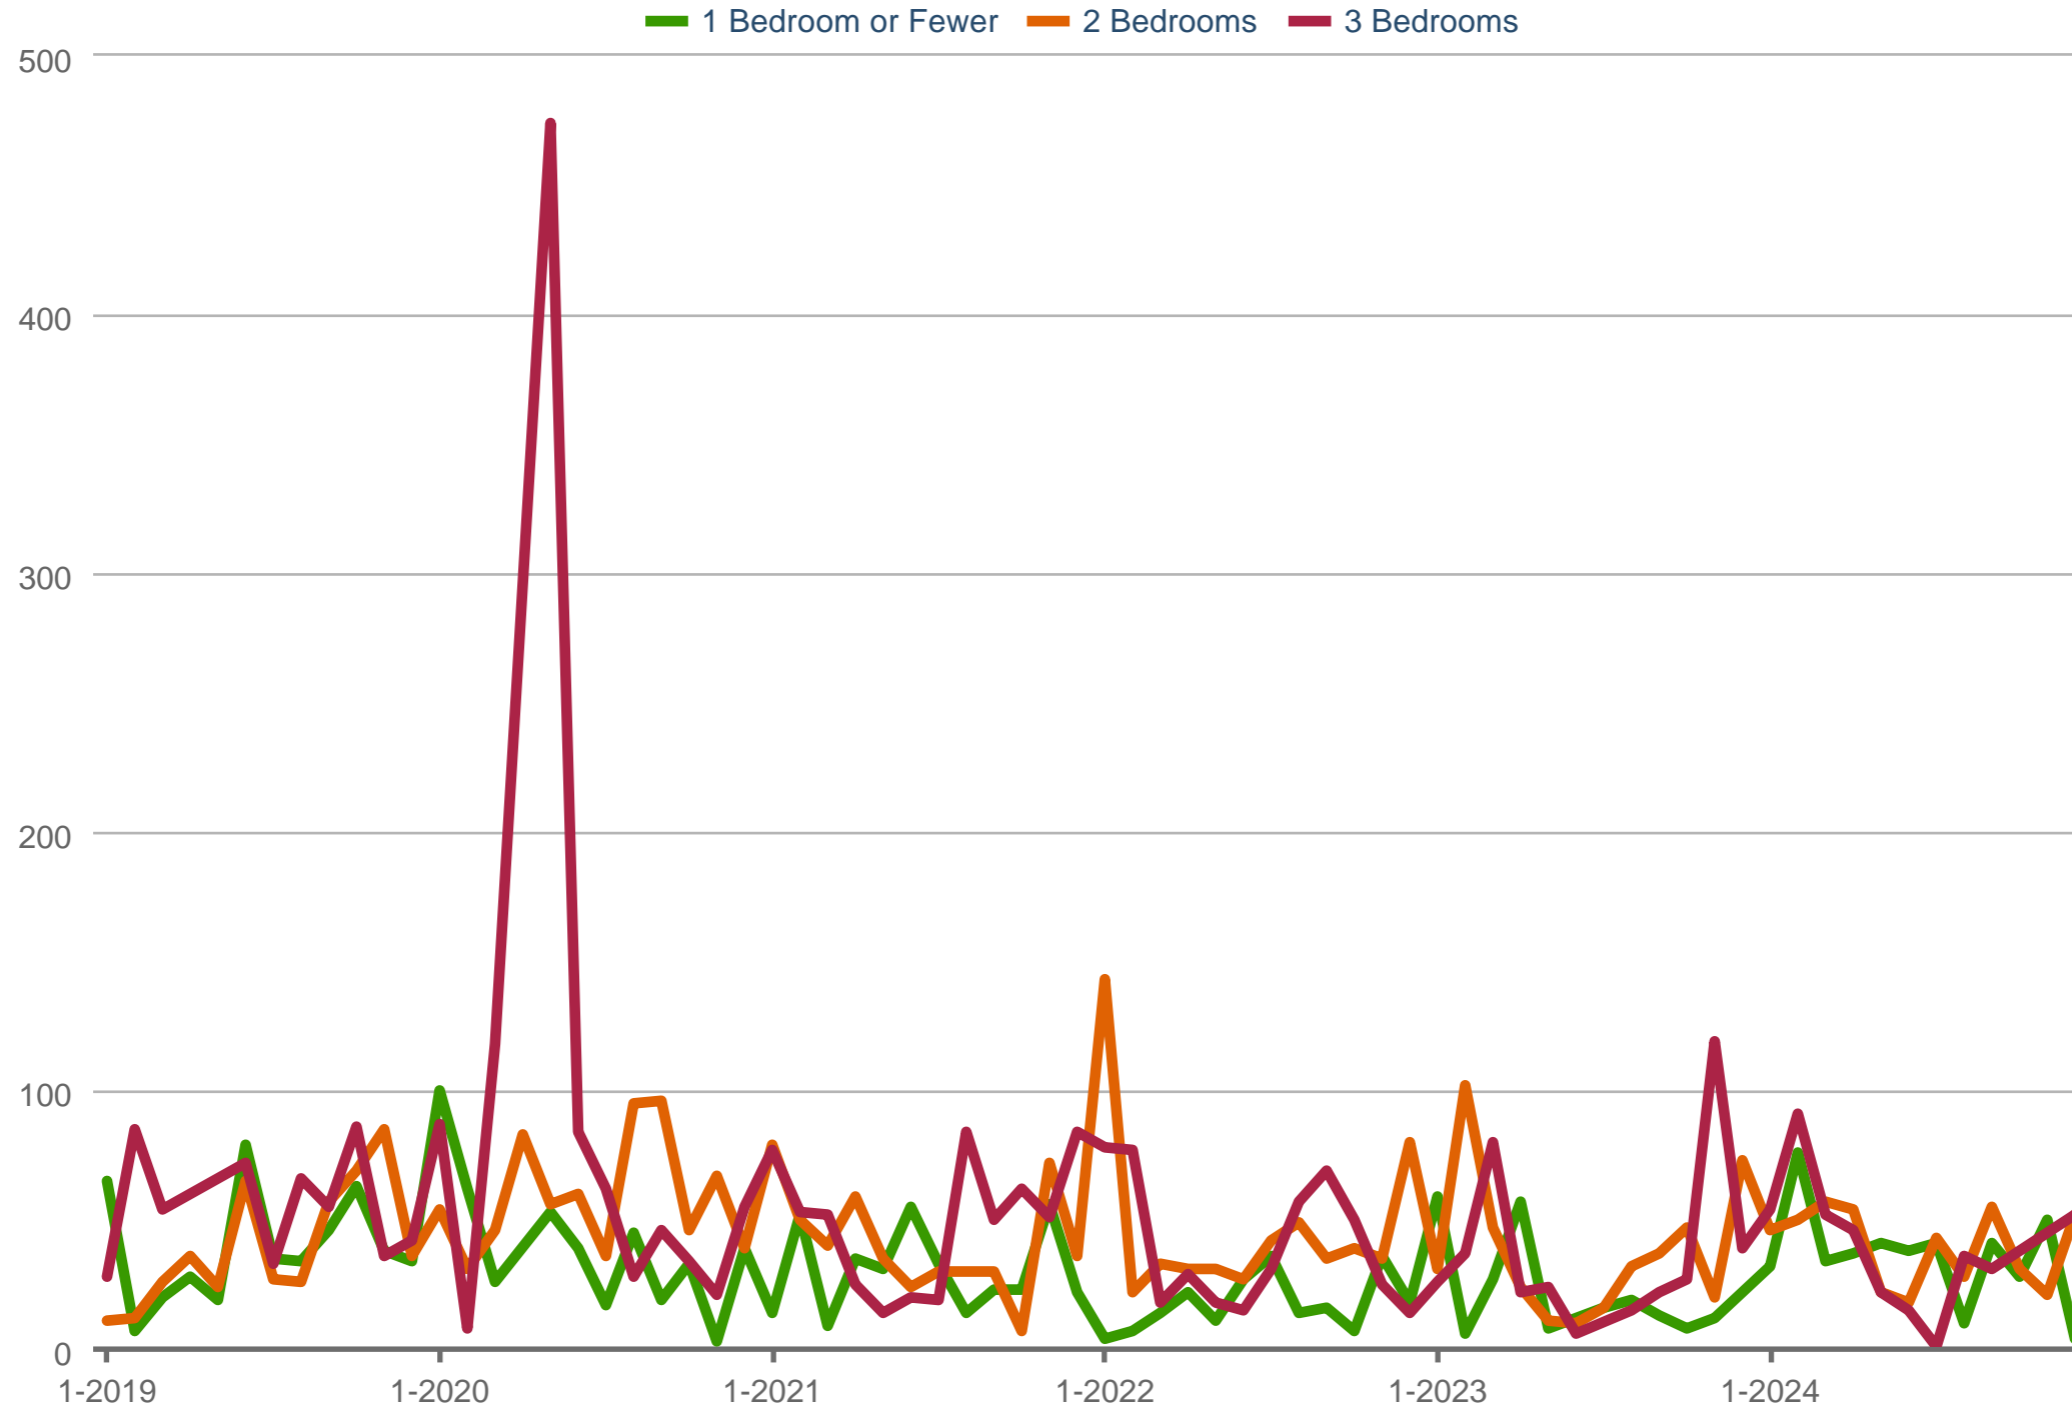

UBC Real Estate Specialist

Average Listing to Contract Days - By Bedrooms

VVWUL - University VW: Apartment

Each data point is one month of activity. Data is from January 31, 2025.