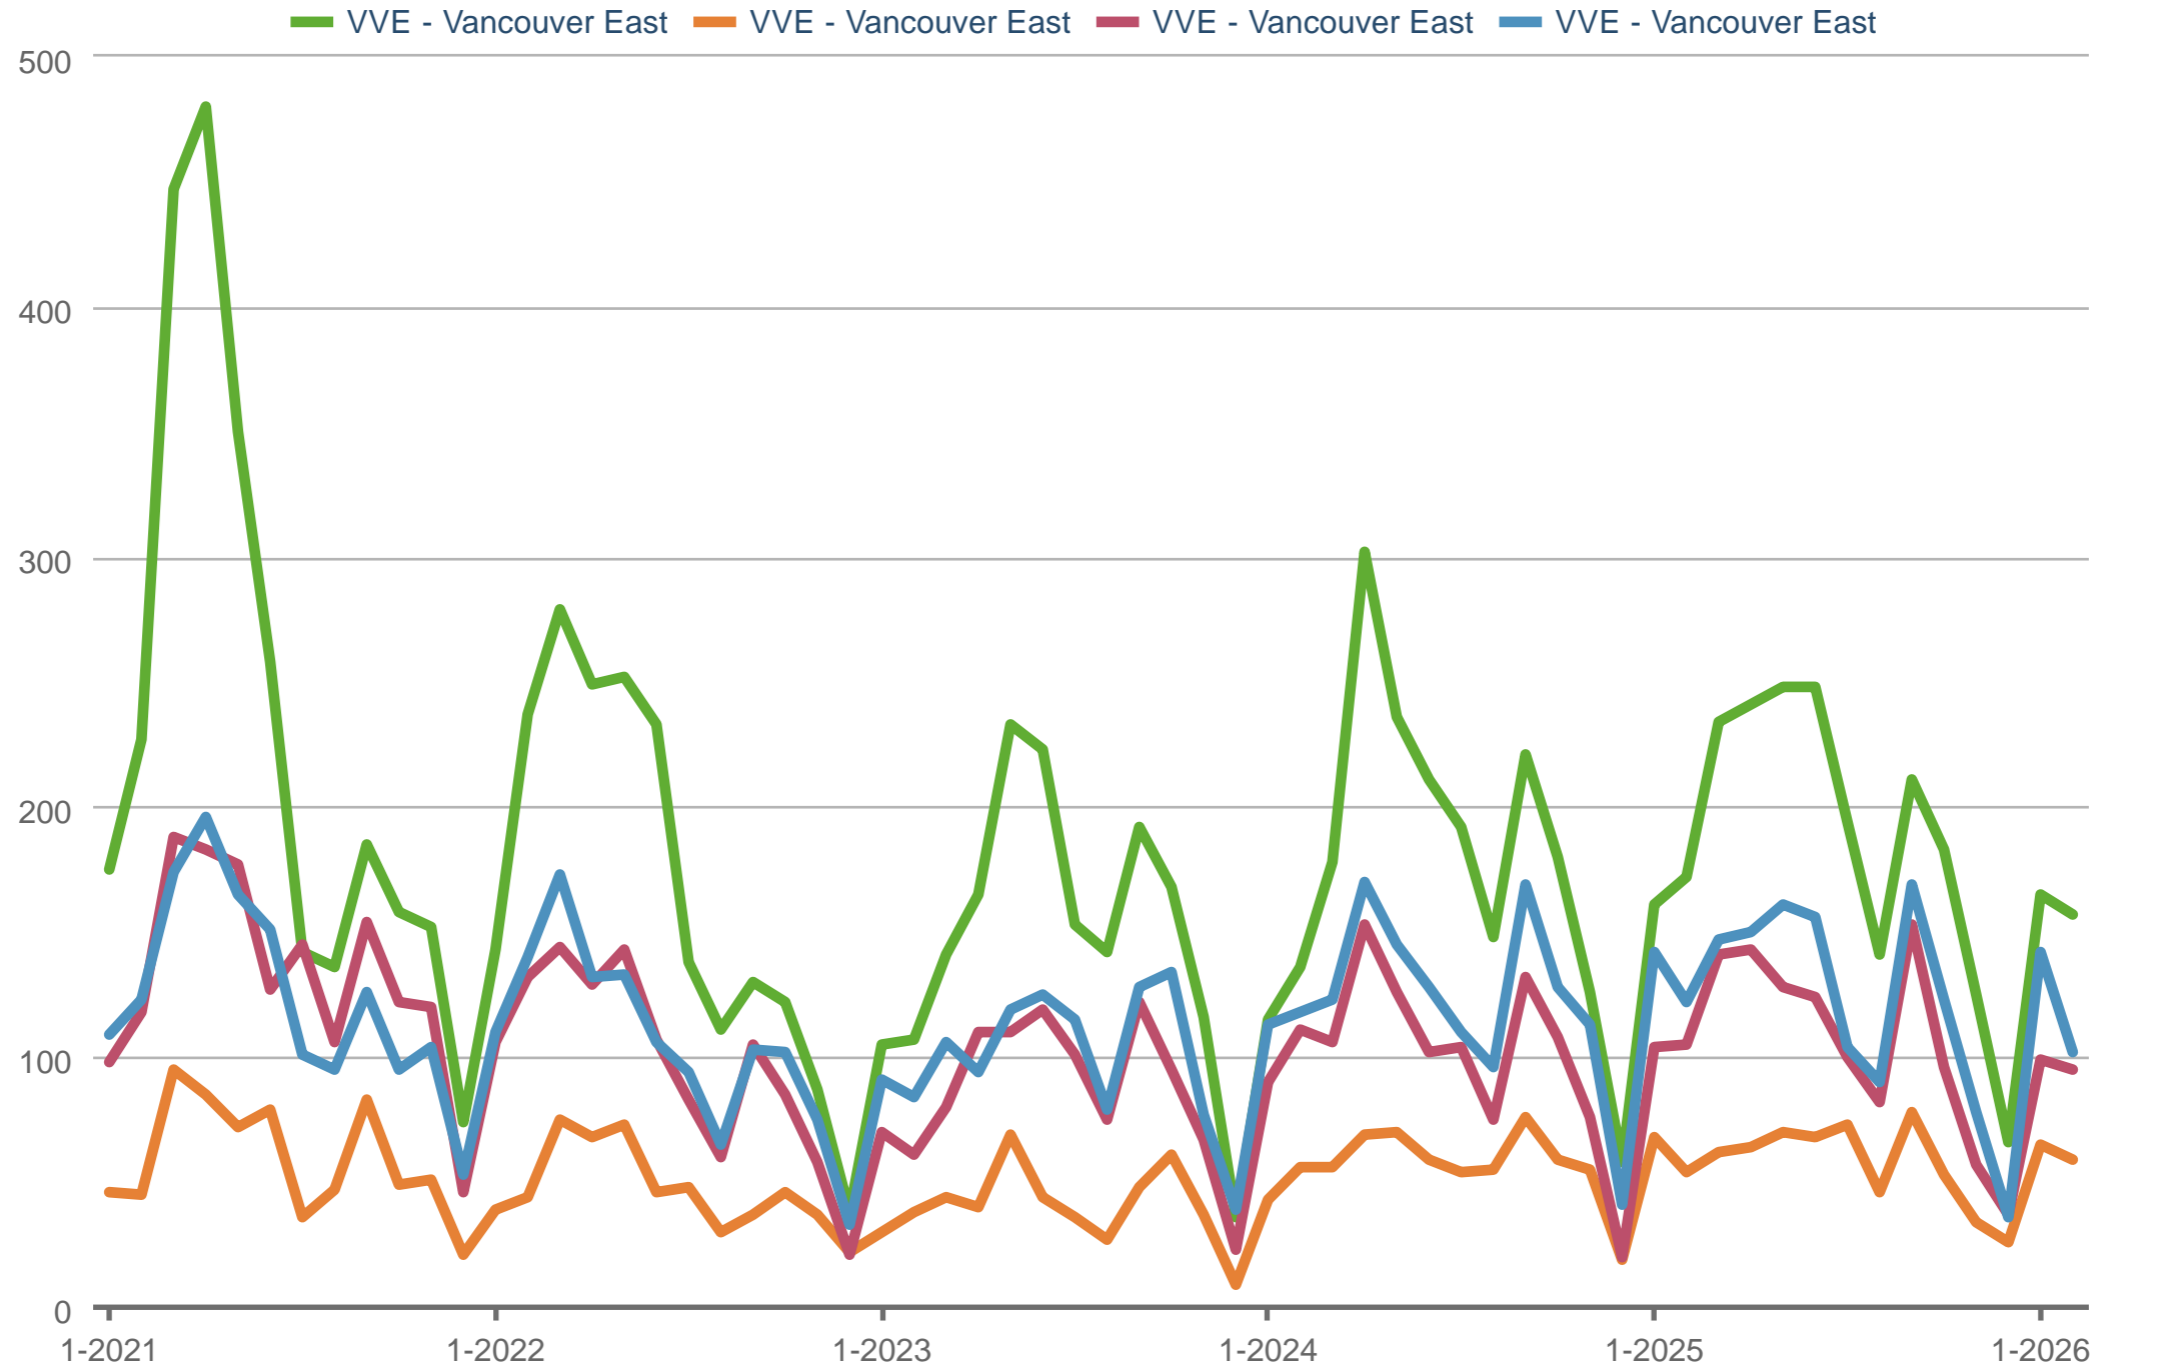

New Listings

VVE - Vancouver East: Detached (All) | VVE - Vancouver East: Townhouse | VVE - Vancouver East: 2 Bedrooms, Apartment | VVE - Vancouver East: 1 Bedroom or Fewer, Apartment

Each data point is one month of activity. Data is from March 5, 2026.