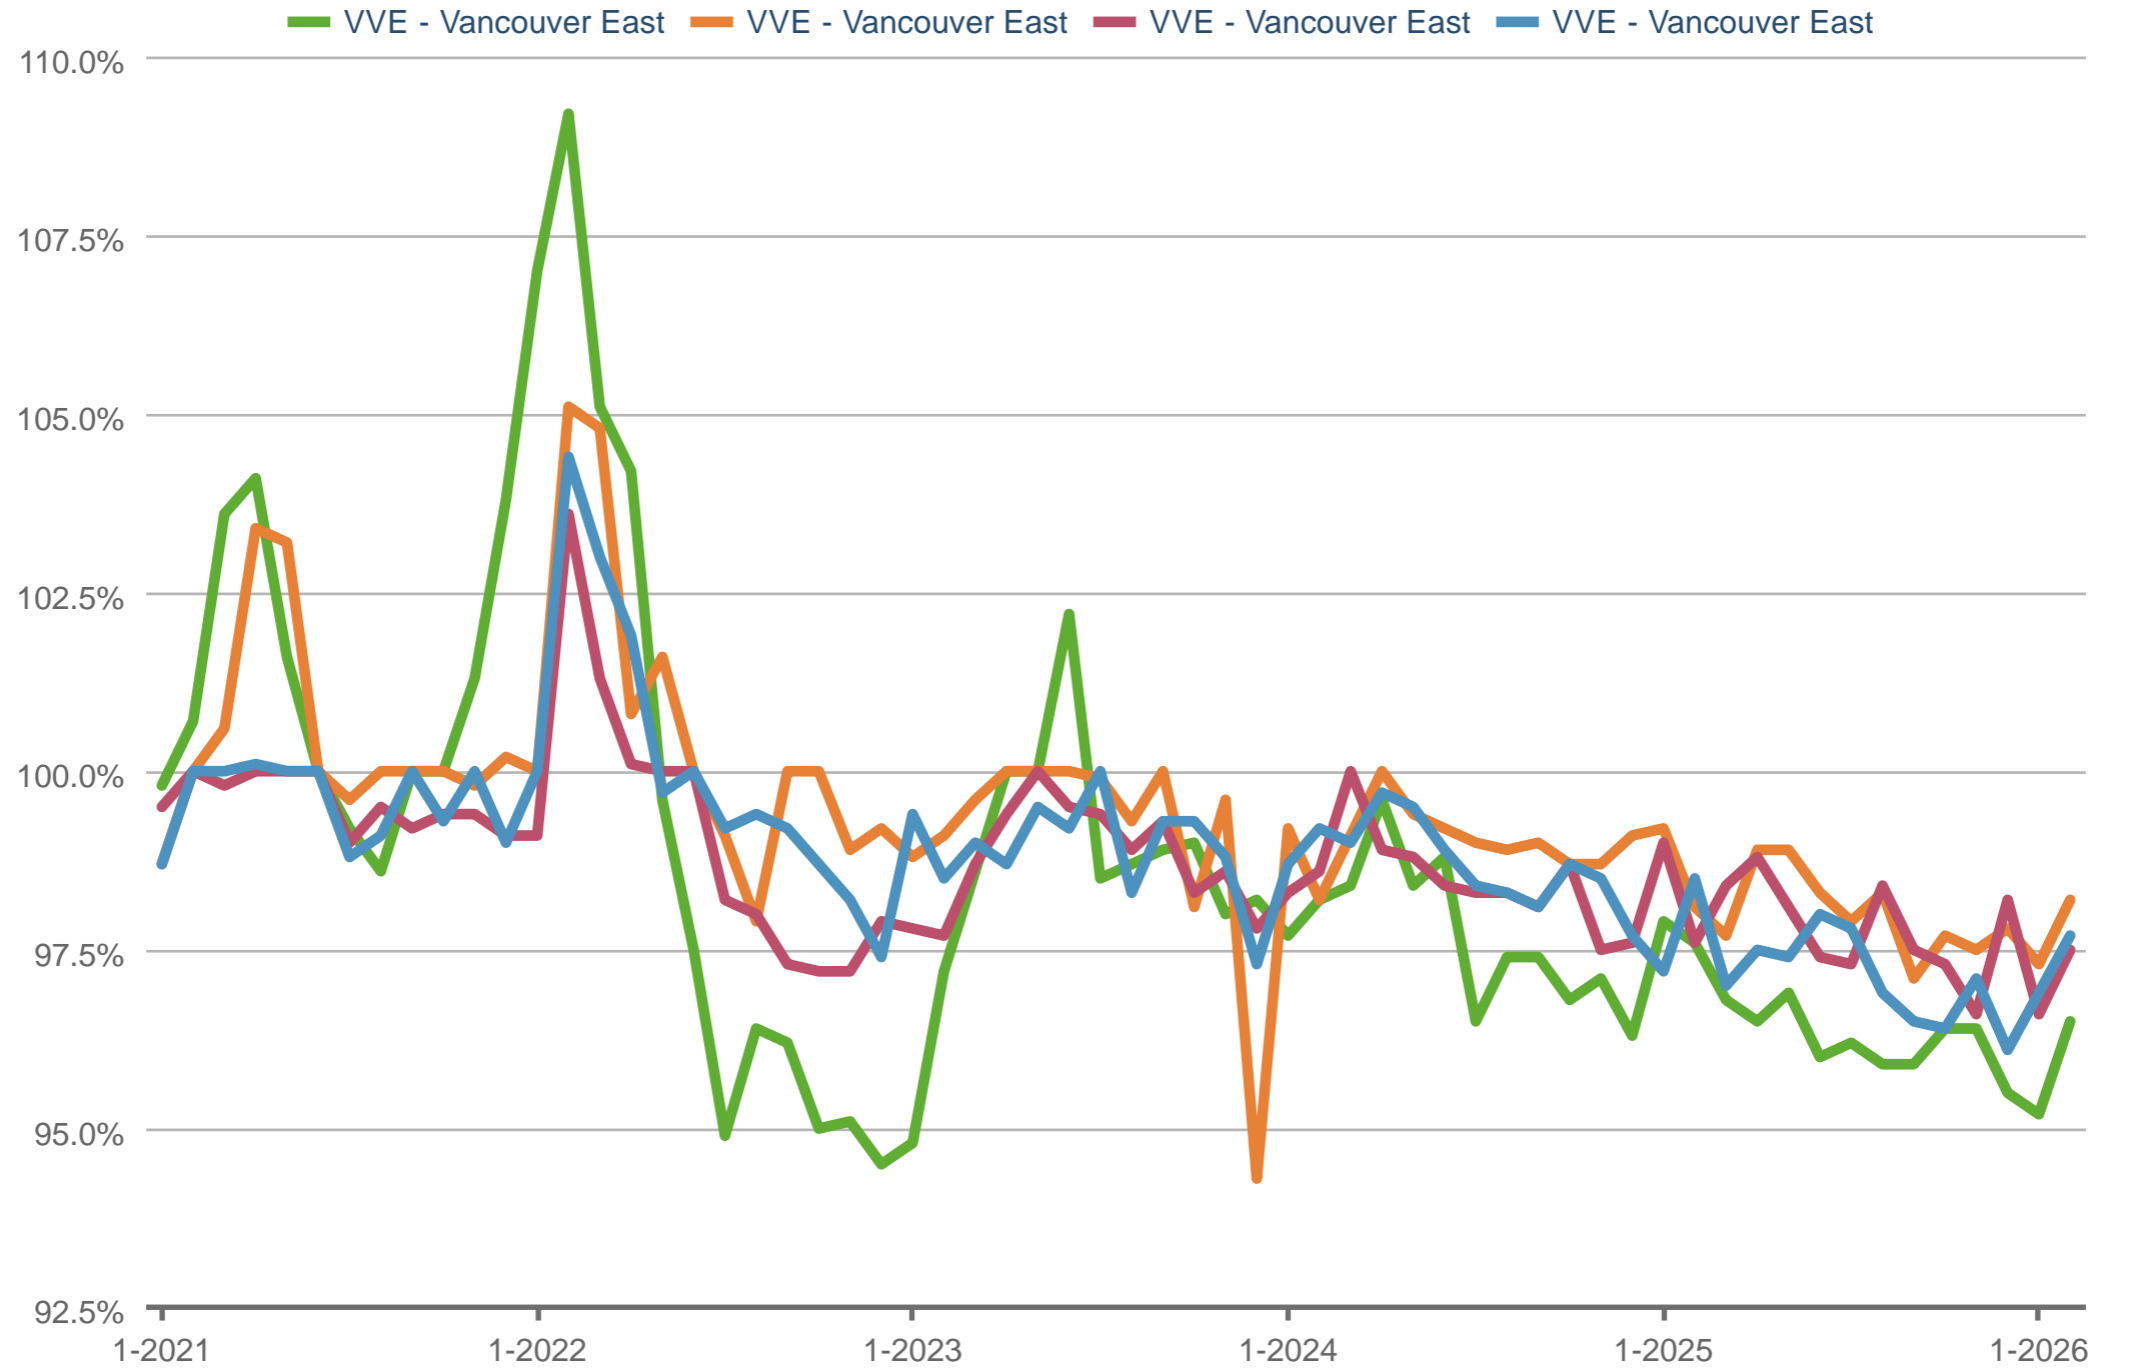

### Median Percent of Original Price

VVE - Vancouver East: Detached (All) | VVE - Vancouver East: Townhouse | VVE - Vancouver East: 2 Bedrooms, Apartment | VVE - Vancouver East: 1 Bedroom or Fewer, Apartment

Each data point is one month of activity. Data is from March 5, 2026.