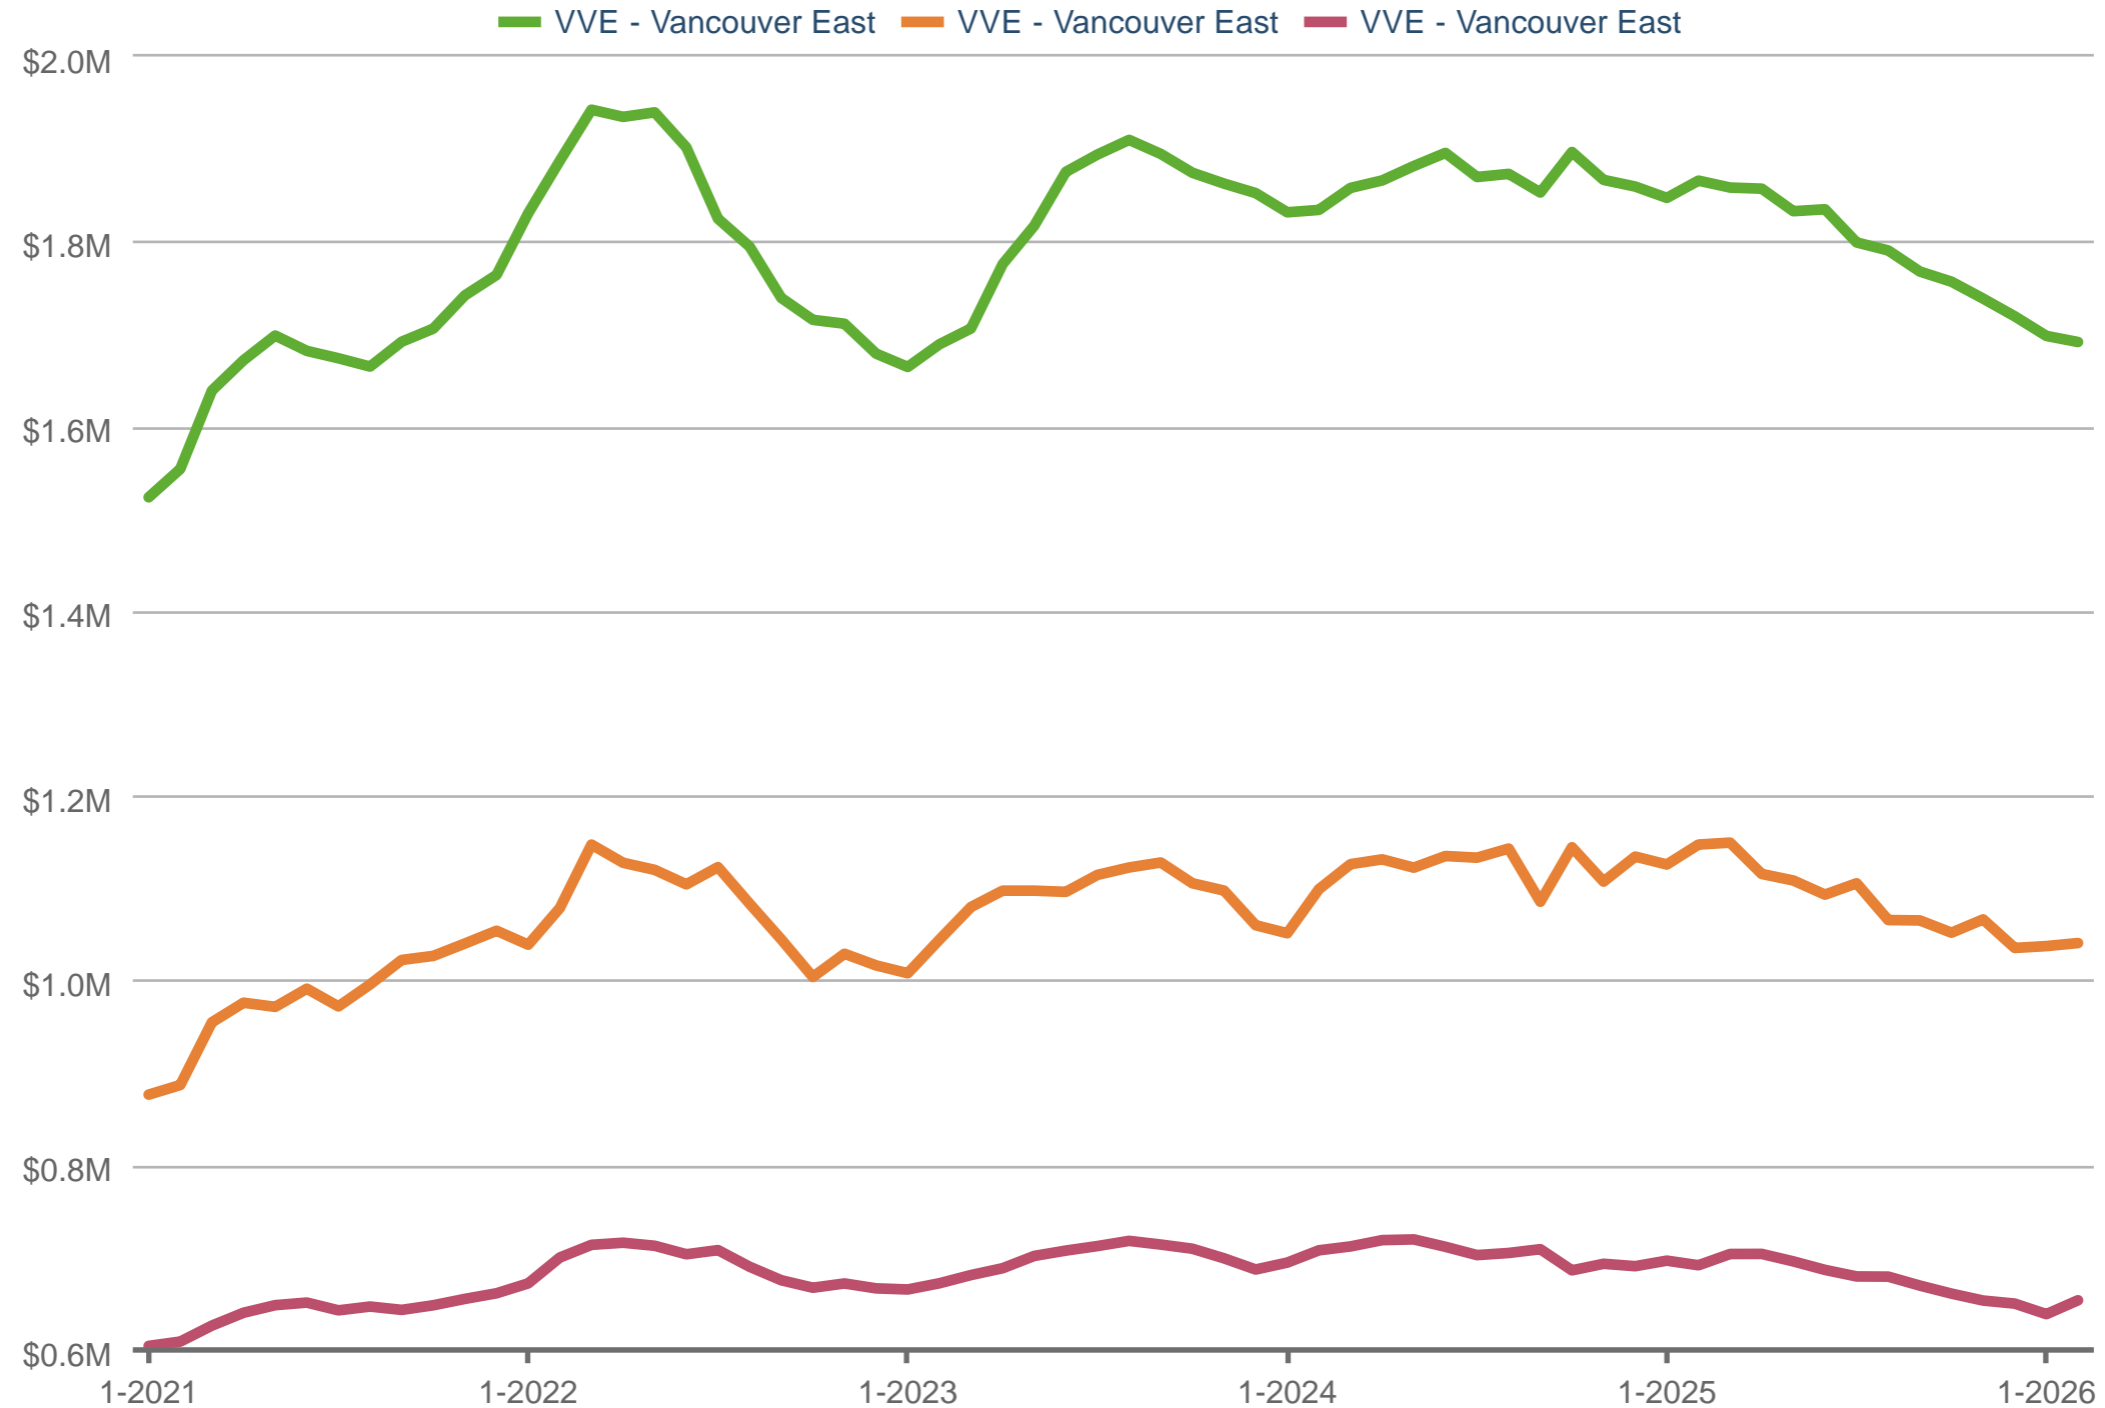

Kristi Holz PREC*
Stilhavn Real Estate Services

Office: 778-387-7371
Cell: 778-387-7371
Kristi@RealEstateVancity.ca
www.RealEstateVancity.ca

MLS® HPI Price

VVE - Vancouver East: Detached (All) | VVE - Vancouver East: Townhouse | VVE - Vancouver East: Apartment

Each data point is one month of activity. Data is from March 5, 2026.

All data from Greater Vancouver REALTORS © 2026 ShowingTime Plus, LLC.