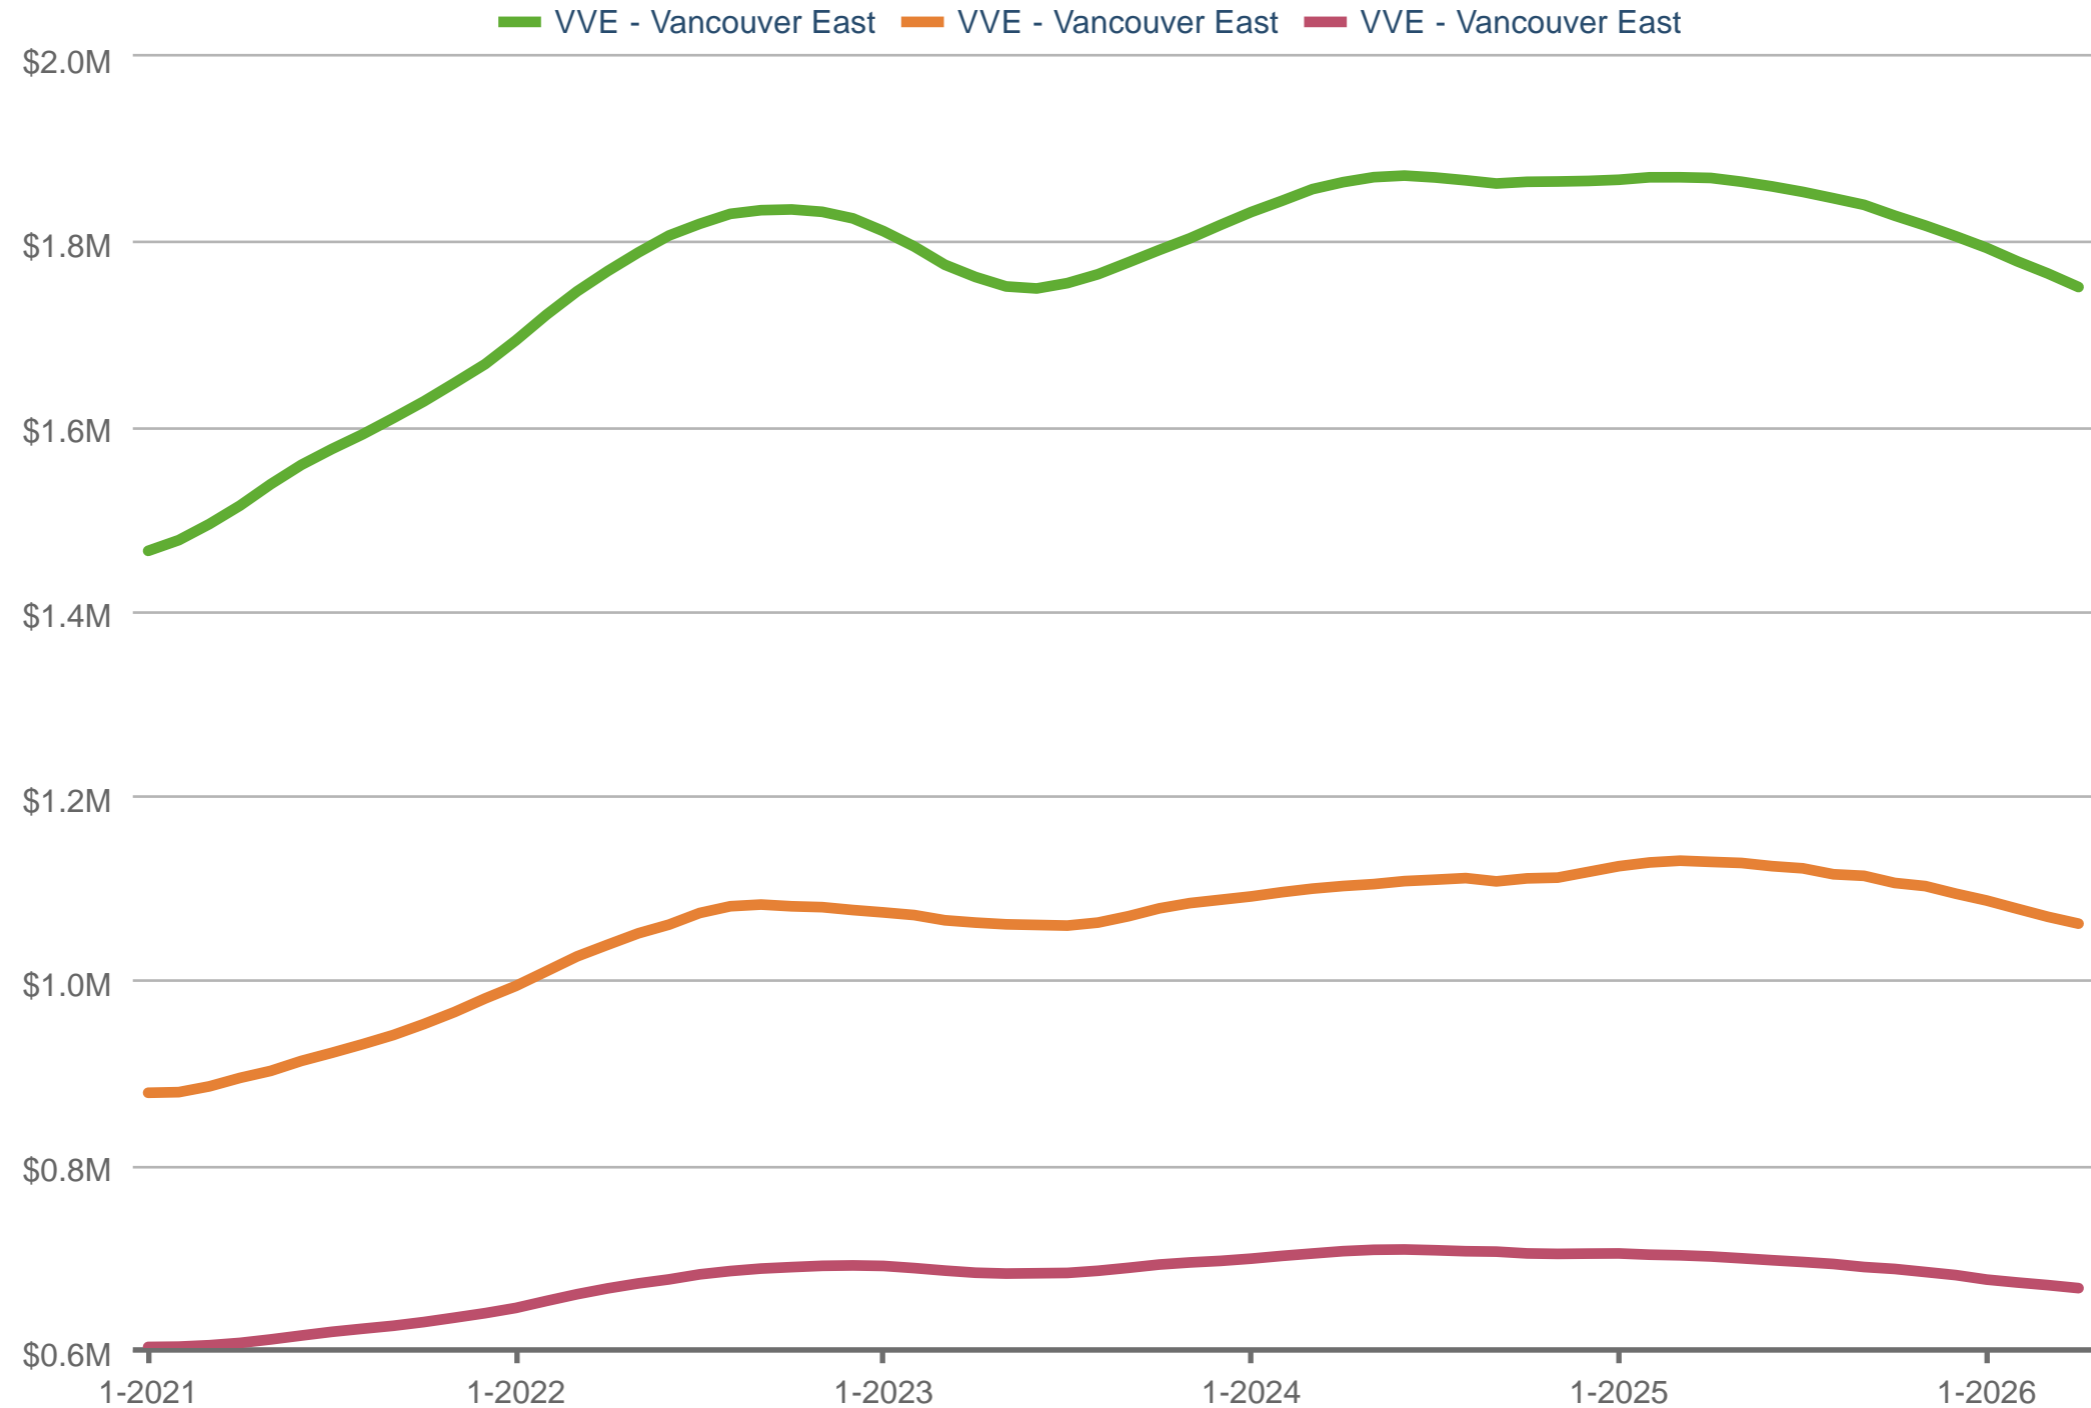

Kristi Holz PREC*
Stilhavn Real Estate Services

Office: 778-387-7371
Cell: 778-387-7371
Kristi@RealEstateVancity.ca
www.RealEstateVancity.ca

MLS® HPI Price

VVE - Vancouver East: Detached (All) | VVE - Vancouver East: Townhouse | VVE - Vancouver East: Apartment

Each data point is 12 months of activity. Data is from May 4, 2026.

All data from Greater Vancouver REALTORS © 2026 ShowingTime Plus, LLC.