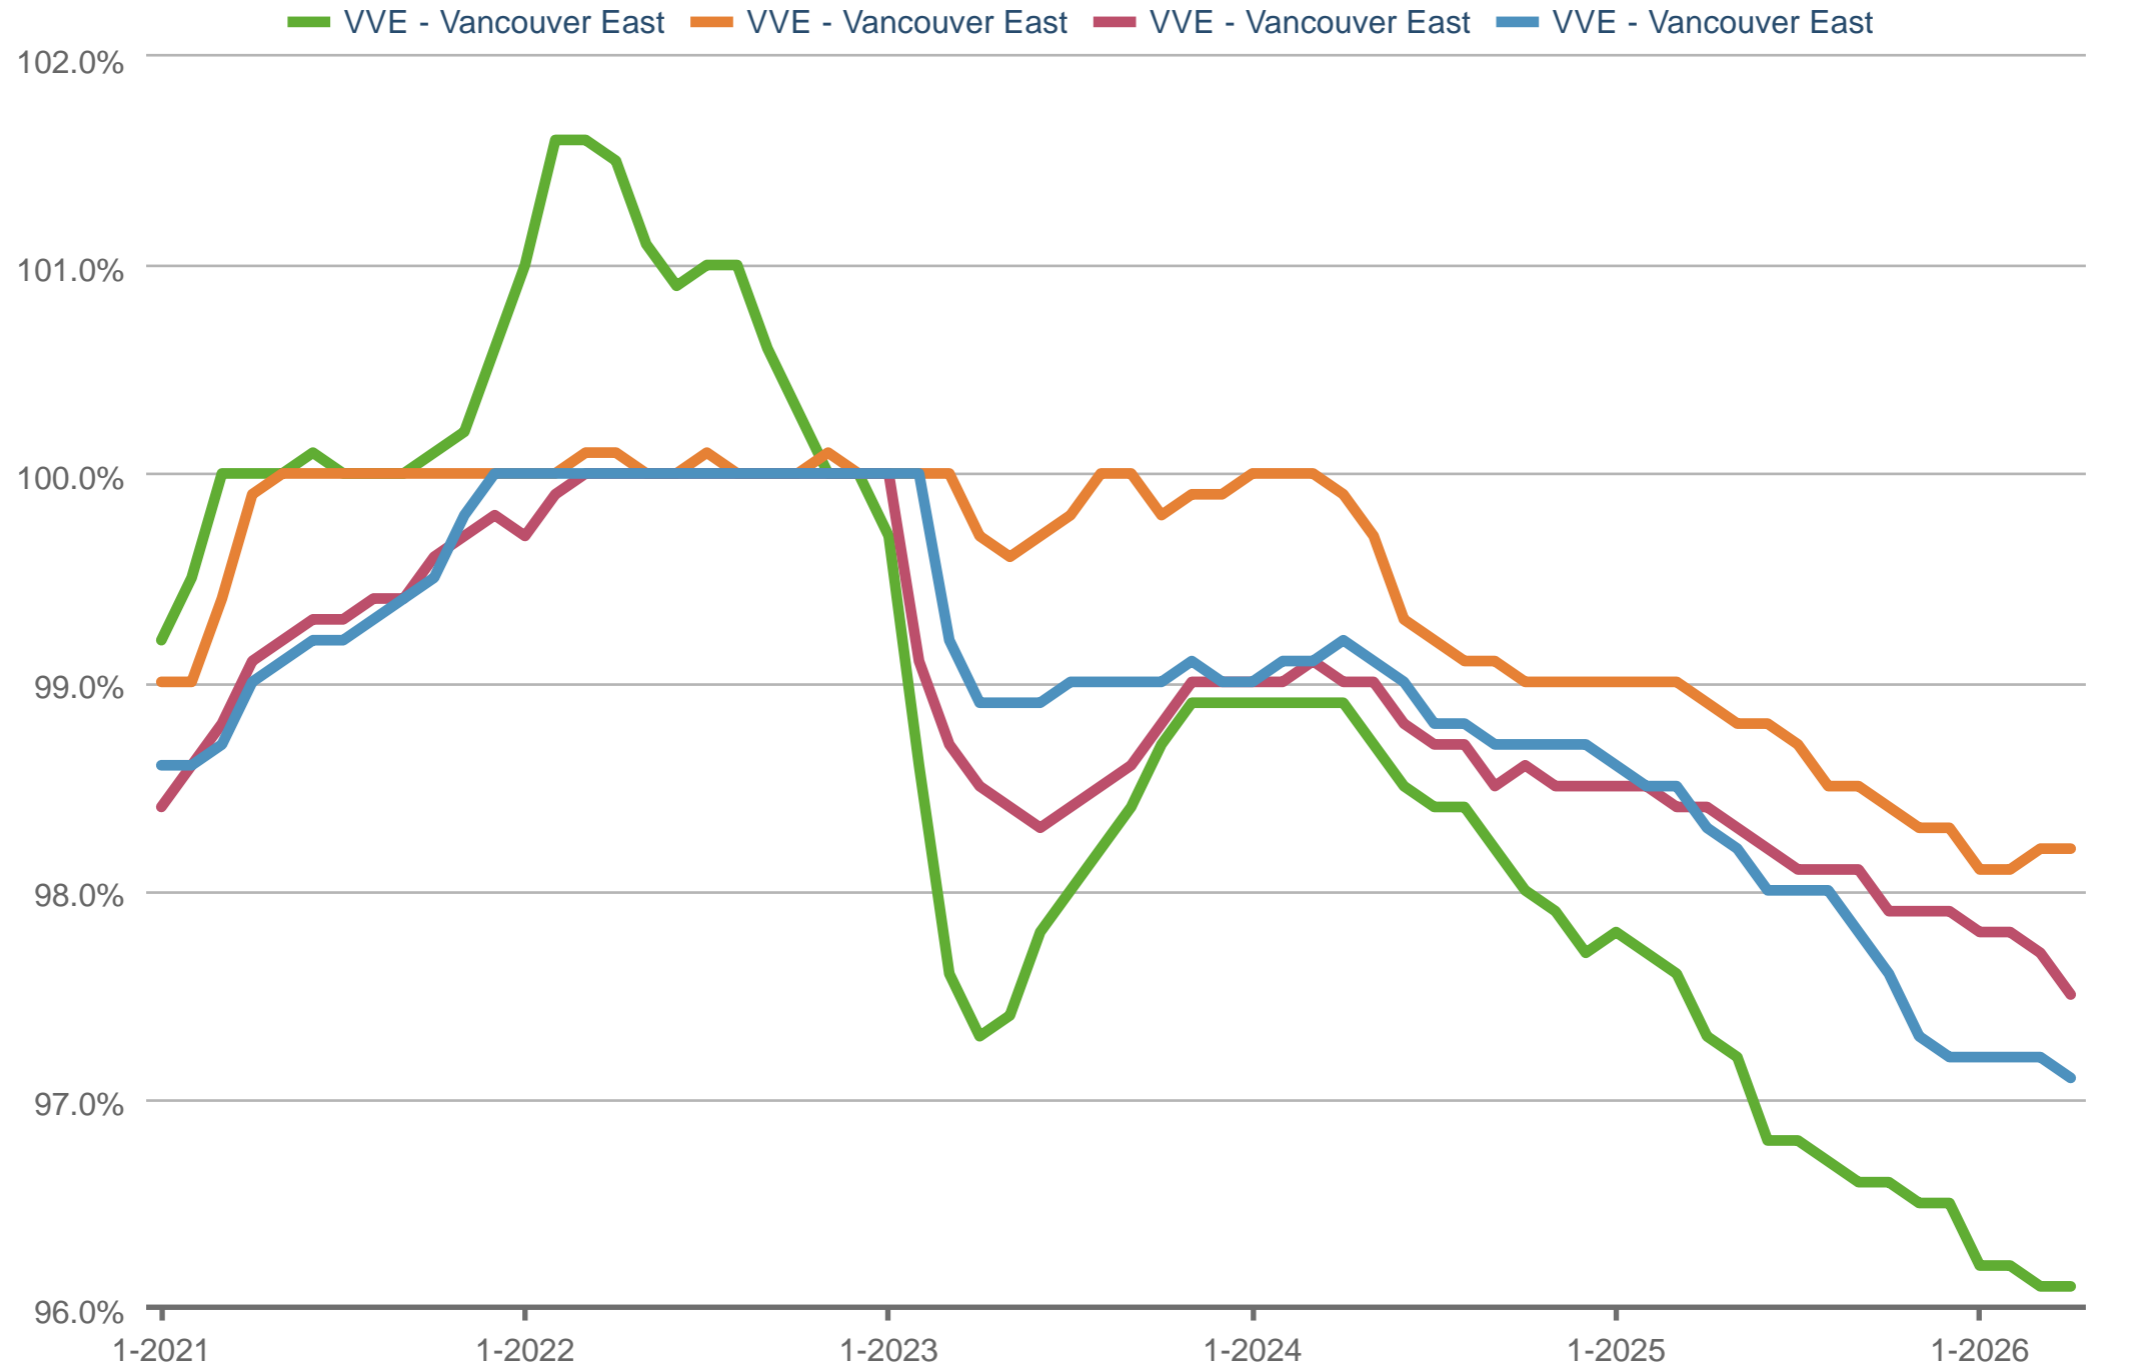

Kristi Holz PREC*
 Stilhavn Real Estate Services

Office: 778-387-7371
 Cell: 778-387-7371
Kristi@RealEstateVancity.ca
www.RealEstateVancity.ca

Median Percent of Original Price

VVE - Vancouver East: Detached (All) | VVE - Vancouver East: Townhouse | VVE - Vancouver East: 2 Bedrooms, Apartment | VVE - Vancouver East: 1 Bedroom or Fewer, Apartment

Each data point is 12 months of activity. Data is from May 4, 2026.